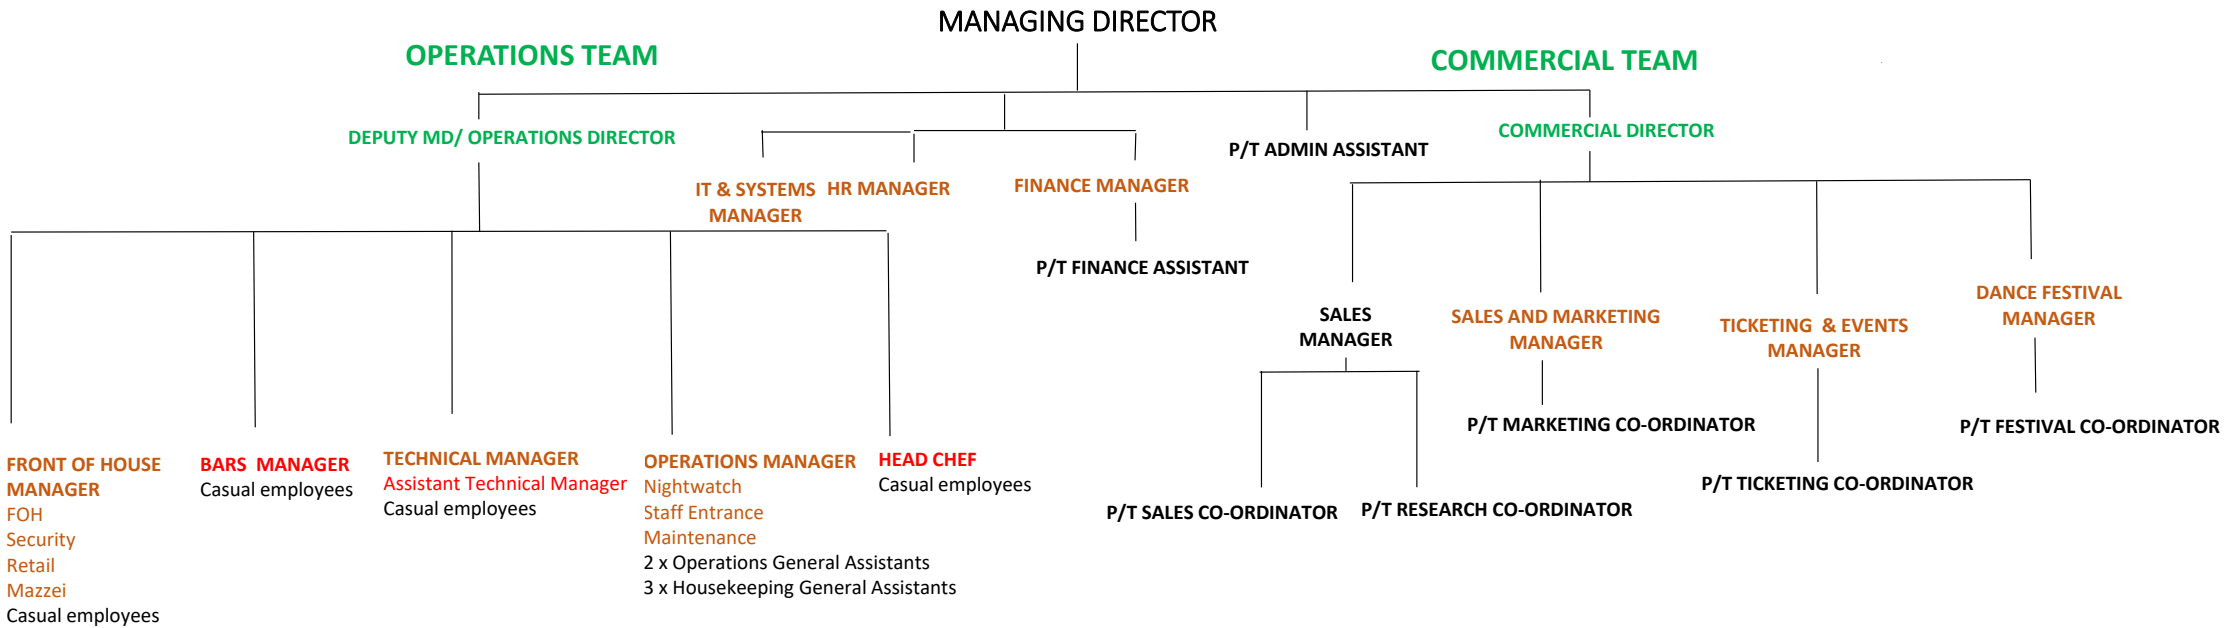

BECL from 1st November 2020

Job Support Scheme

- 1 x Bars Manager
- 1 x Head Chef
- 1 x Assistant Technical Manager

Vacancies

- 1 x Sales Manager
- 7 x Part Time Roles
- 1 x Bars Manager
- 2 x Ops General Assistants
- 3 x Housekeeping General Assistants